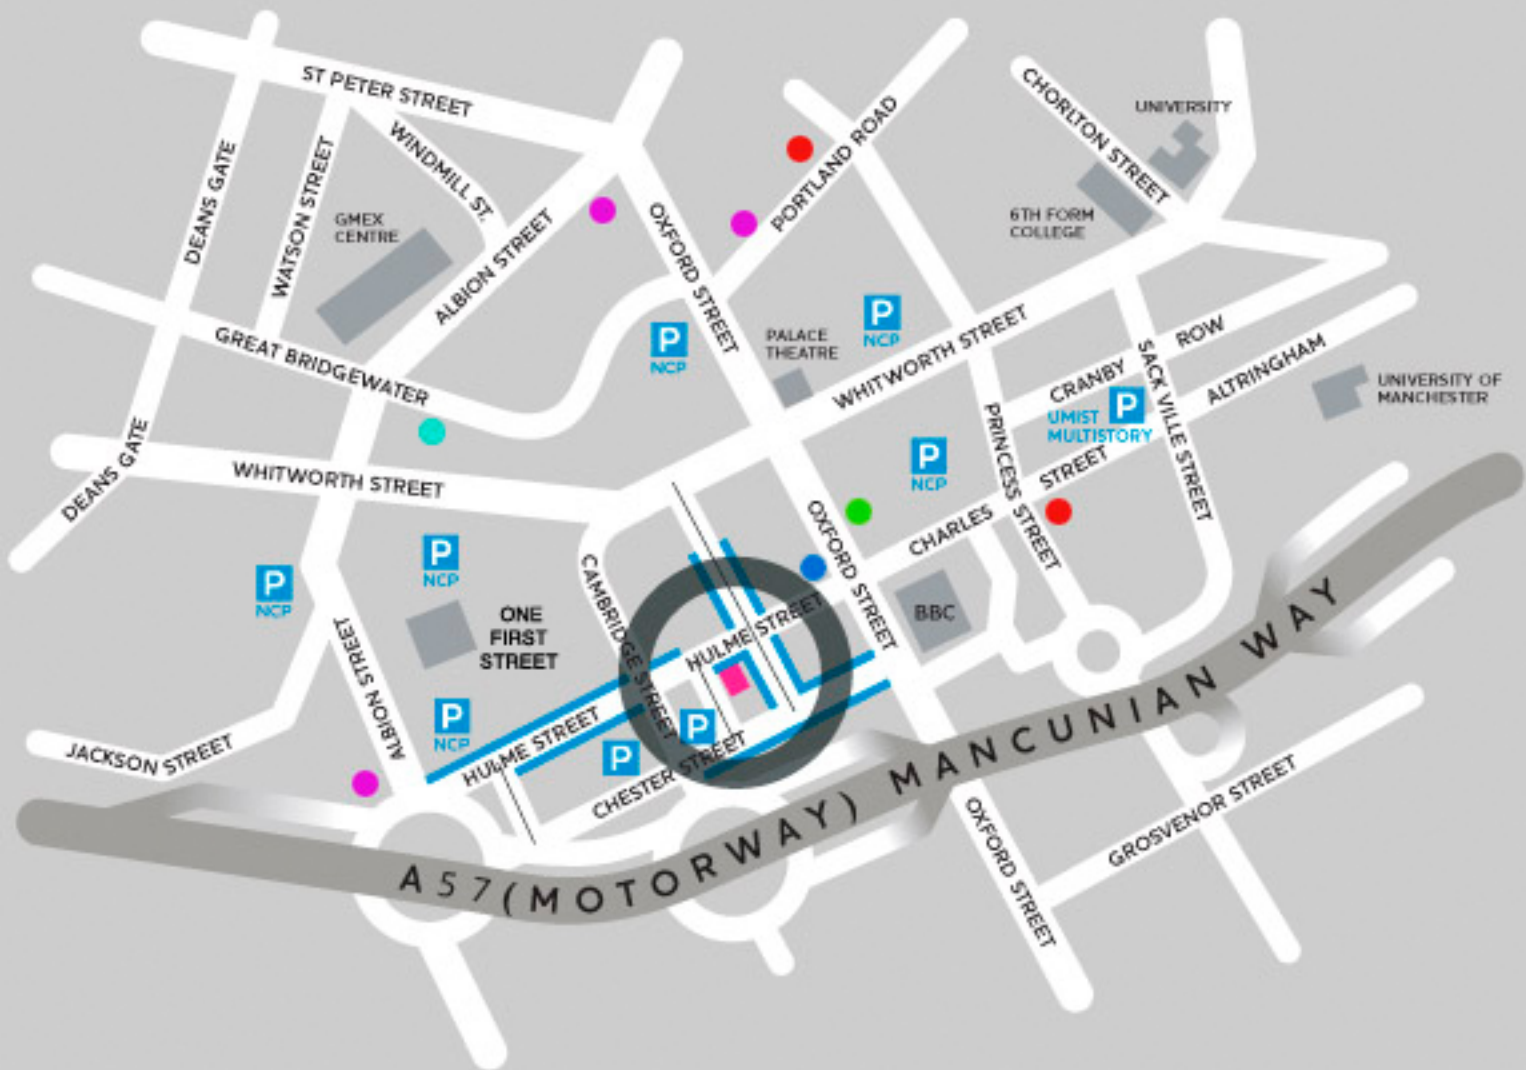

STUDIOMANCHESTER LOCATION

NUMBER 5 HULME St, off OXFORD St MANCHESTER M1 5GL

- PALACE HOTEL
- HOLIDAY INN EXPRESS (NEW)
- PREMIER INN HOTELS
- JURYS INN
- IBIS HOTELS